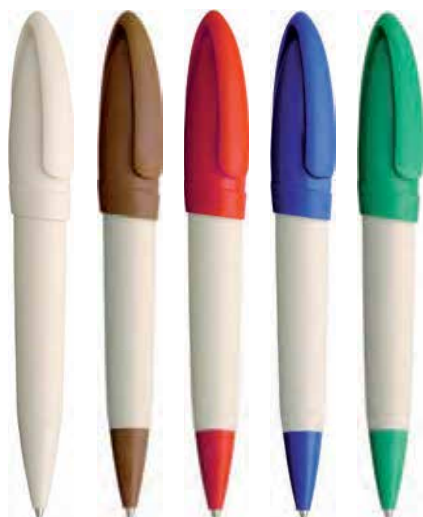

BIODEGRADABLE

BI MA RO BL VE